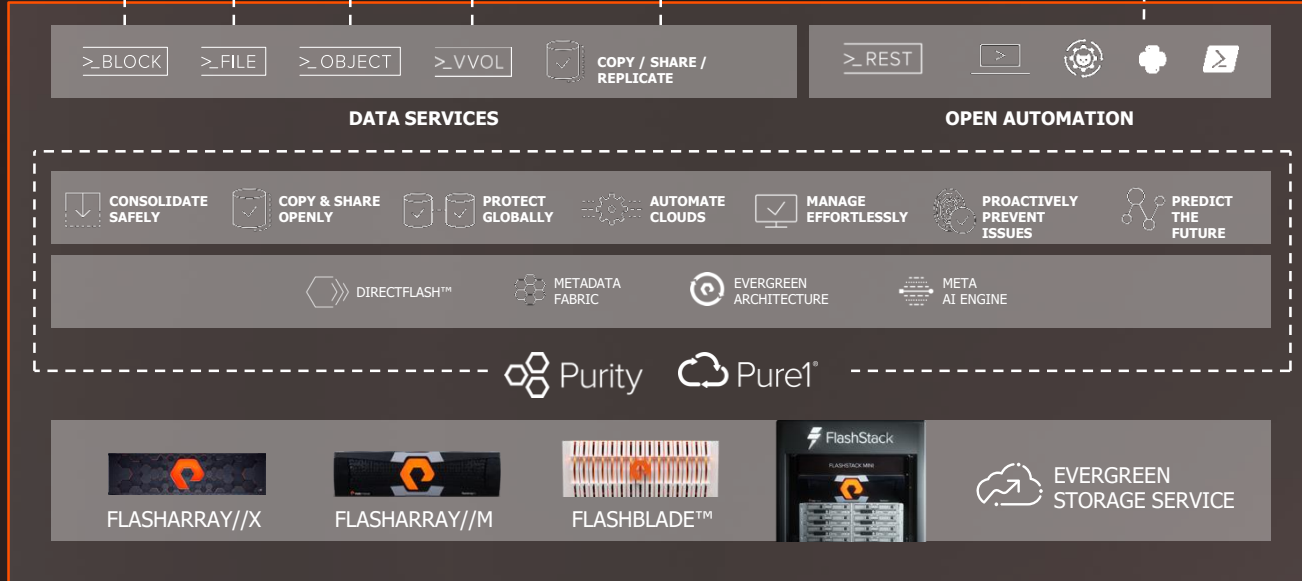

- ✓ **STANDARDIZES** INFRASTRUCTURE
- ✓ **SCALE** COMPUTE, STORAGE PERFORMANCE, & STORAGE CAPACITY **INDEPENDENTLY**
- ✓ **SHARE FLEXIBLY:** SNAP INSTEAD OF COPY
- ✓ **RESILIENT & SELF-PROTECTED:** LET STORAGE DO THE BACKUP & DR WORK FOR ALL APPLICATIONS CONSISTENTLY
- ✓ **SIMPLE** TO DEPLOY ... MANAGE ... SCALE

YOUR APPLICATIONS

PRODUCTION TEST & DEV ANALYTICS & AI

ORCHESTRATION

COMPUTE

BARE METAL VMs CONTAINERS FlashStack

ALL-FLASH INFRASTRUCTURE

Pure Data Cloud

SIMPLIFY EVERYTHING PRODUCTION