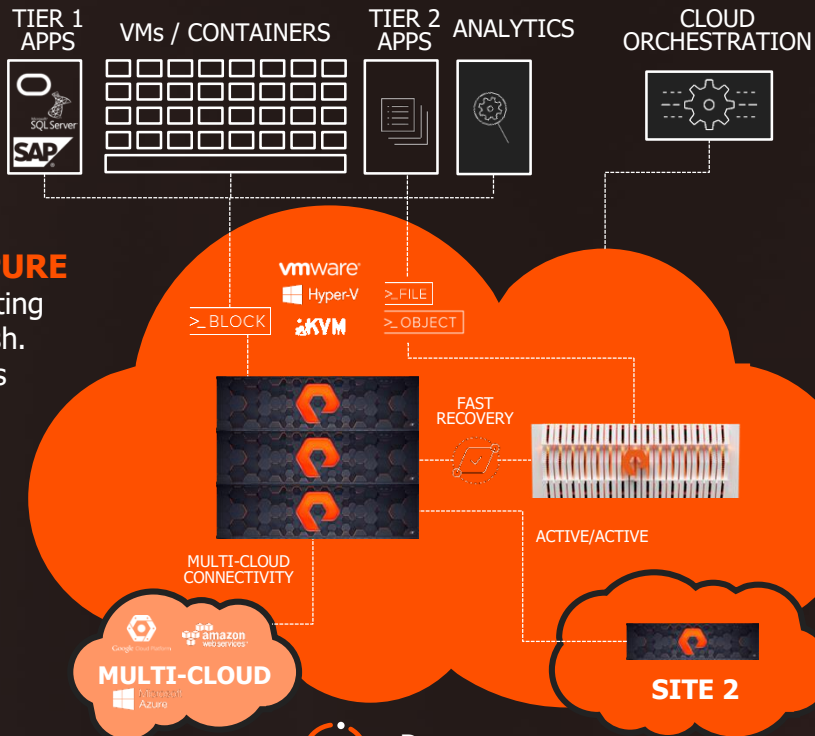

YOUR APPLICATIONS

PRODUCTION TEST & DEV ANALYTICS & AI

ORCHESTRATION

COMPUTE

BARE METAL VMs CONTAINERS FlashStack

ALL-FLASH INFRASTRUCTURE

Pure Data Cloud

SIMPLIFY EVERYTHING PRODUCTION

ACCELERATE MISSION-CRITICAL APPS

NVMe performance enables existing applications to do more.

CONSOLIDATE ALL IN PURE

Simplify infrastructure by putting all business workloads on flash. Data reduction, QoS and 6x9s enable safe & cost-effective consolidation.

BUILD YOUR MULTI-CLOUD

Own your data and rent the cloud. Enable hybrid and multi-cloud workloads and protection workflows.

AUTOMATE YOUR CLOUD

Out-of-the box automation with VMware, Microsoft, and Open Source clouds, plus open APIs for integration with everything.